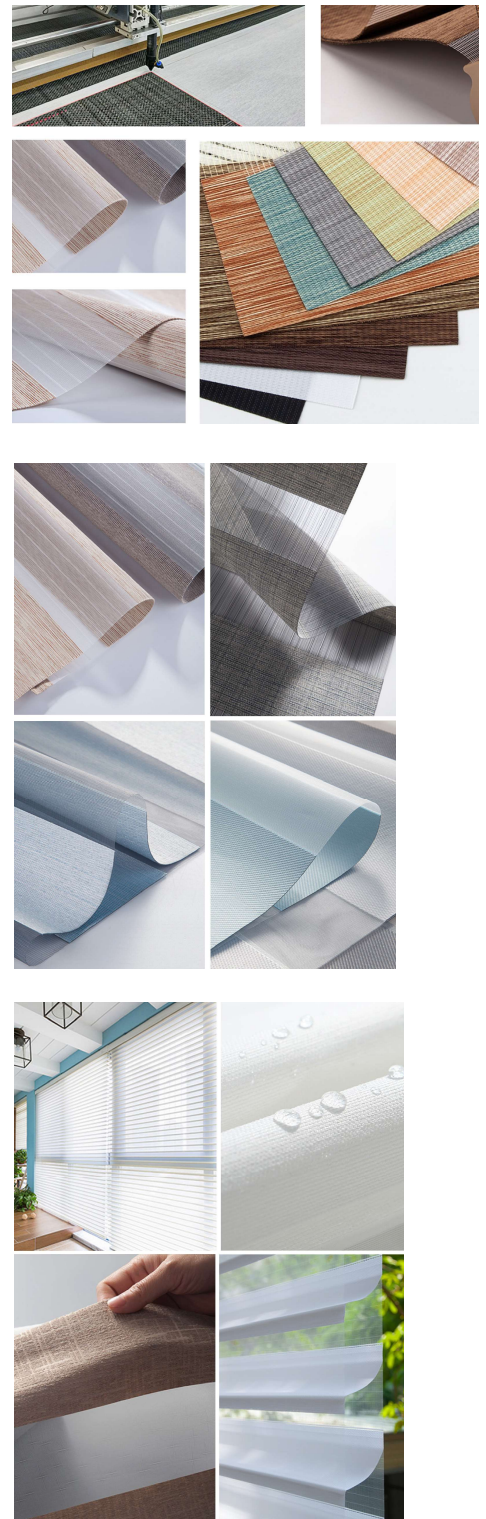

Smart blinds, smart life. Enjoy the beauty of your home

Choose suitable blinds for your window. We have a variety of styles, colors and textures of curtains that can meet your various needs and preferences. Whether you need to adjust the light, block the privacy, or decorate the space, we can provide you with the best solution.

1. Our curtains have the following features:

- Blackout type: can completely block the external light, let you enjoy the dark and quiet sleep environment.
- Colorful type: bright and full of color, with a delicate and shiny texture, bring out a unique decorative effect.
- Double-layer dimming zebra curtain: a double-layer fabric composed of alternating solid and transparent stripes, which produces light grating changes by rotating, enhancing the freedom of adjusting the light.
- Translucent type: light and transparent fabric material, creating a hazy beauty, filtering the dazzling light, dividing the space.

3. Our curtains can also be applied to various window types and installation methods:

- Octagonal window, bay window, floor-to-ceiling window: we can customize the appropriate blinds according to your window shape and size.
- Internal installation, external installation, top installation, side installation: we can provide you with the best installation method according to your space needs and preferences.